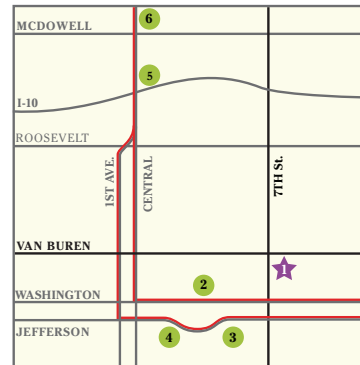

Birthday Parties

Getting Here

The **Children's Museum of Phoenix** is located at 215 N. 7th Street, Phoenix, AZ 85034 in the historic Monroe School Building. You will find us on the SE corner of 7th Street and Van Buren in downtown Phoenix.

Phone: 602.253.0501

- 1 Children's Museum of Phoenix
- 2 Science Center
- 3 Chase Field
- 4 US Airways Arena
- 5 Phoenix Burton Barr Library
- 6 Phoenix Art Museum
- Phoenix Light Rail Route

Acting on the principle that learning is a joy, the Children's Museum of Phoenix's mission is to engage the minds, muscles and imaginations of children and the grown-ups who care about them. With 35,000 square feet of hands-on, interactive exhibits designed for children ages birth to 10, the Museum focuses on learning through play, with emphasis on early childhood education and school-readiness.