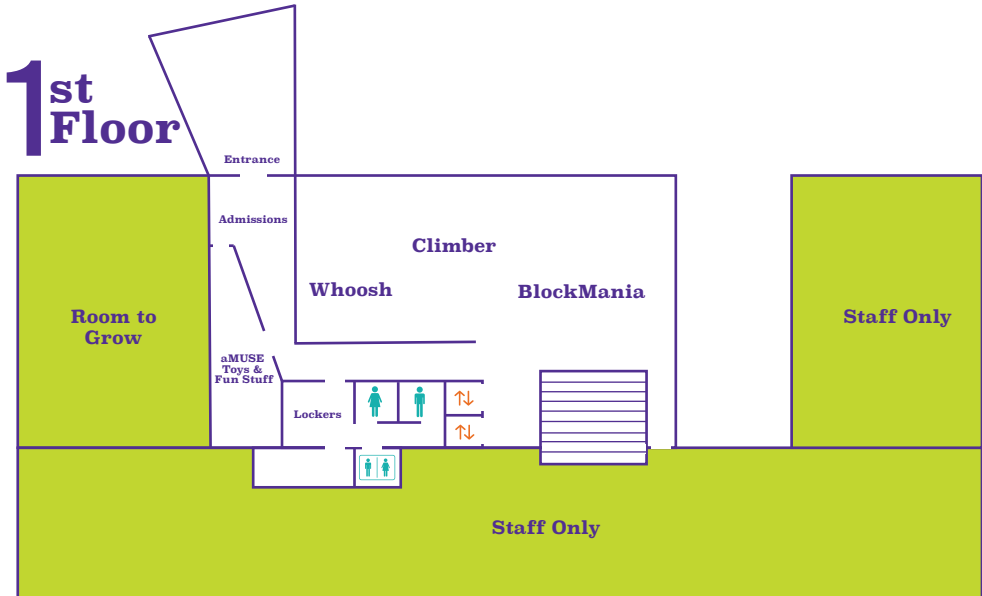

children's
museum
of phoenix

museo de
los niños
de phoenix

WELCOME

2nd Floor

3rd Floor

1st Floor

215 N 7TH STREET | PHOENIX AZ 85034